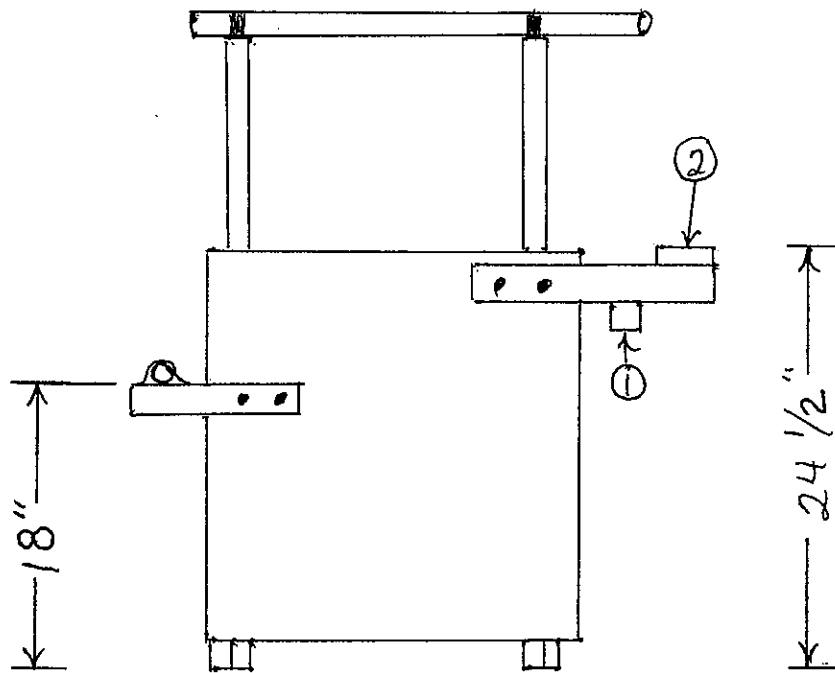

WING MOUNT TUBE

LEFT SIDE VIEW

END VIEW

3/4 x 1/2 hardwood strip screwed flush with bottom of plywood

Top View

LEFT SIDE VIEW