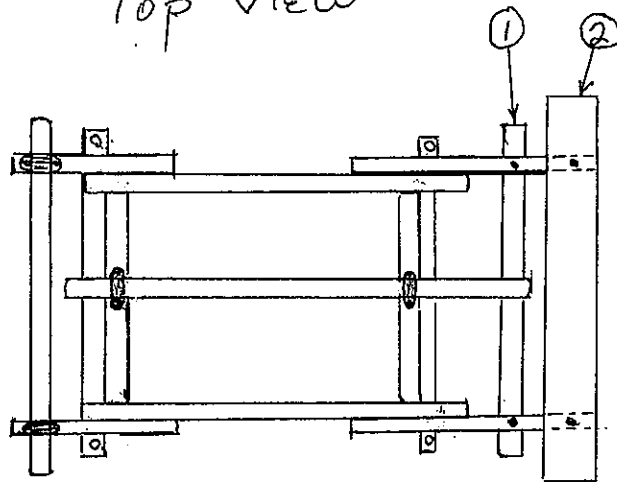

WING MOUNT TUBE

LEFT SIDE VIEW

END VIEW

3/4 x 1/2 hardwood strip screwed flush with bottom of plywood

Top View

LEFT SIDE VIEW