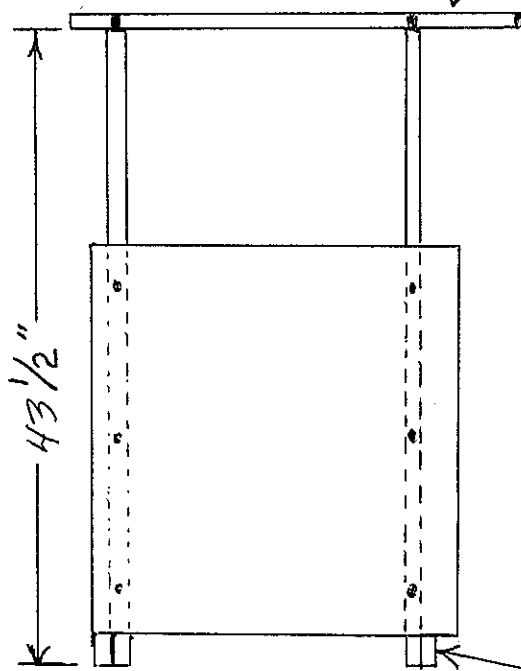

WING MOUNT TUBE

LEFT SIDE VIEW

END VIEW

3/4 x 1/2 hardwood strip screwed flush with bottom of plywood

Top View

LEFT SIDE VIEW