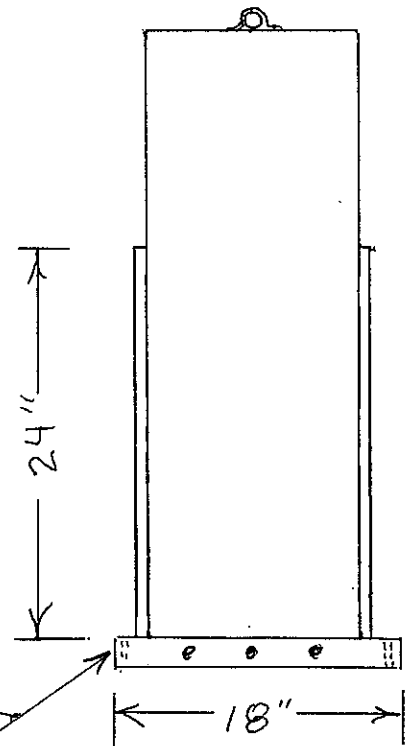

WING MOUNT TUBE

LEFT SIDE VIEW

END VIEW

3/4 x 1/2 hardwood strip screwed flush with bottom of plywood

Top View

LEFT SIDE VIEW